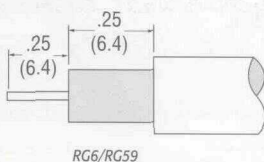

KWIK STRIPPER™ CATV/UTP Stripper

The most versatile stripper in the industry. Used for both unshielded twisted pair (UTP) and coaxial cabling, this tool reduces the number of tools needed without any adjustments. Simply switch the cartridges to switch from four pair UTP to RG6 or RG59.

- Pre-measured stops eliminate measuring and trimming.
- RG6/RG59 cartridge strips cable jacket to .25" (6.4 mm) and the dielectric to .25" (6.4 mm), included with tool.
- UTP cartridge strips four-pair UTP without scoring the individual conductors.
- Spare cartridge holder built into tool.
- Extra large finger hole.
- Color coded cartridges, yellow for UTP and black for coax.
- Made in the USA.

Description	Cat./UPC No.
KWIK STRIPPER™ with CATV and UTP Cartridge	45677
Replacement Cartridge UTP	45667
Replacement Cartridge RG6 & RG59	45580
Replacement Cartridge RG7 & RG11	45581