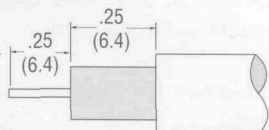

For the professional CATV cable installer. This stripper is designed for high volume and uses replaceable stripping cartridges for the most popular CATV cables.

- Pre-measured stops eliminates measuring and trimming.
- RG6/RG59 cartridge strips cable jacket to .25" (6.4 mm) and the dielectric to .25" (6.4 mm), included with tool.
- RG11/RG7 cartridge strips cable jacket to .25" (6.4 mm) and the dielectric to .25" (6.4 mm), included with tool.
- Spare cartridge holder built into tool.
- Extra large finger hole.
- No adjustments needed.
- Made in the USA.

Description	Cat./UPC No.
KWIK STRIPPER™ CATV Cable Stripper	45578
Replacement Cartridge RG6 & RG59	45580
Replacement Cartridge RG11 & RG7	45581